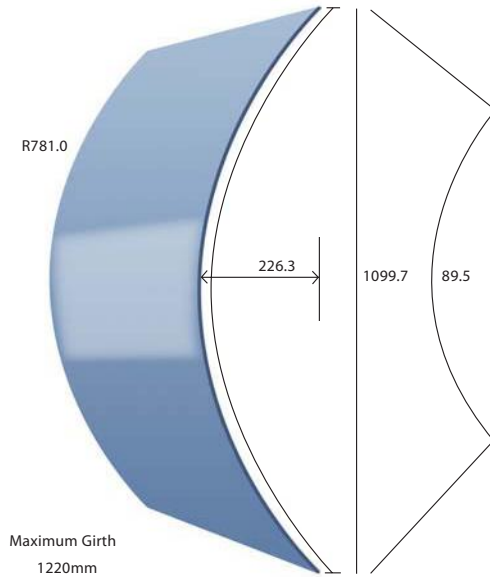

PROFILE Q

GLASS DISPLAY PROFILES

- Available in 6mm clear float glass
- Blanks manufactured to 1800mm or 2400mm lengths
- Blanks can be cut to length, depth & height as specified
- All edges arrised
- Mitre cuts available
- End panels made to suit
- Also available in double glazed
- All measurements are to the outside of glass

PROFILE RB

GLASS DISPLAY PROFILES

- Available in 6mm clear float glass
- Blanks manufactured to 1800mm or 2400mm lengths
- Blanks can be cut to length, depth & height as specified
- All edges arrised
- Mitre cuts available
- End panels made to suit
- Also available in double glazed
- All measurements are to the outside of glass

PROFILE Y

GLASS DISPLAY PROFILES

- Available in 6mm clear float glass
- Blanks manufactured to 1800mm or 2400mm lengths
- Blanks can be cut to length, depth & height as specified
- All edges arrised
- Mitre cuts available
- End panels made to suit
- Also available in double glazed
- All measurements are to the outside of glass

Available in 6 mm clear float glass 2400 mm long
 All measurements to the outside of glass

Available in 6 mm clear float glass 1800 mm long

All measurements to the outside of glass

Available in 6 mm clear float glass 2400 mm long