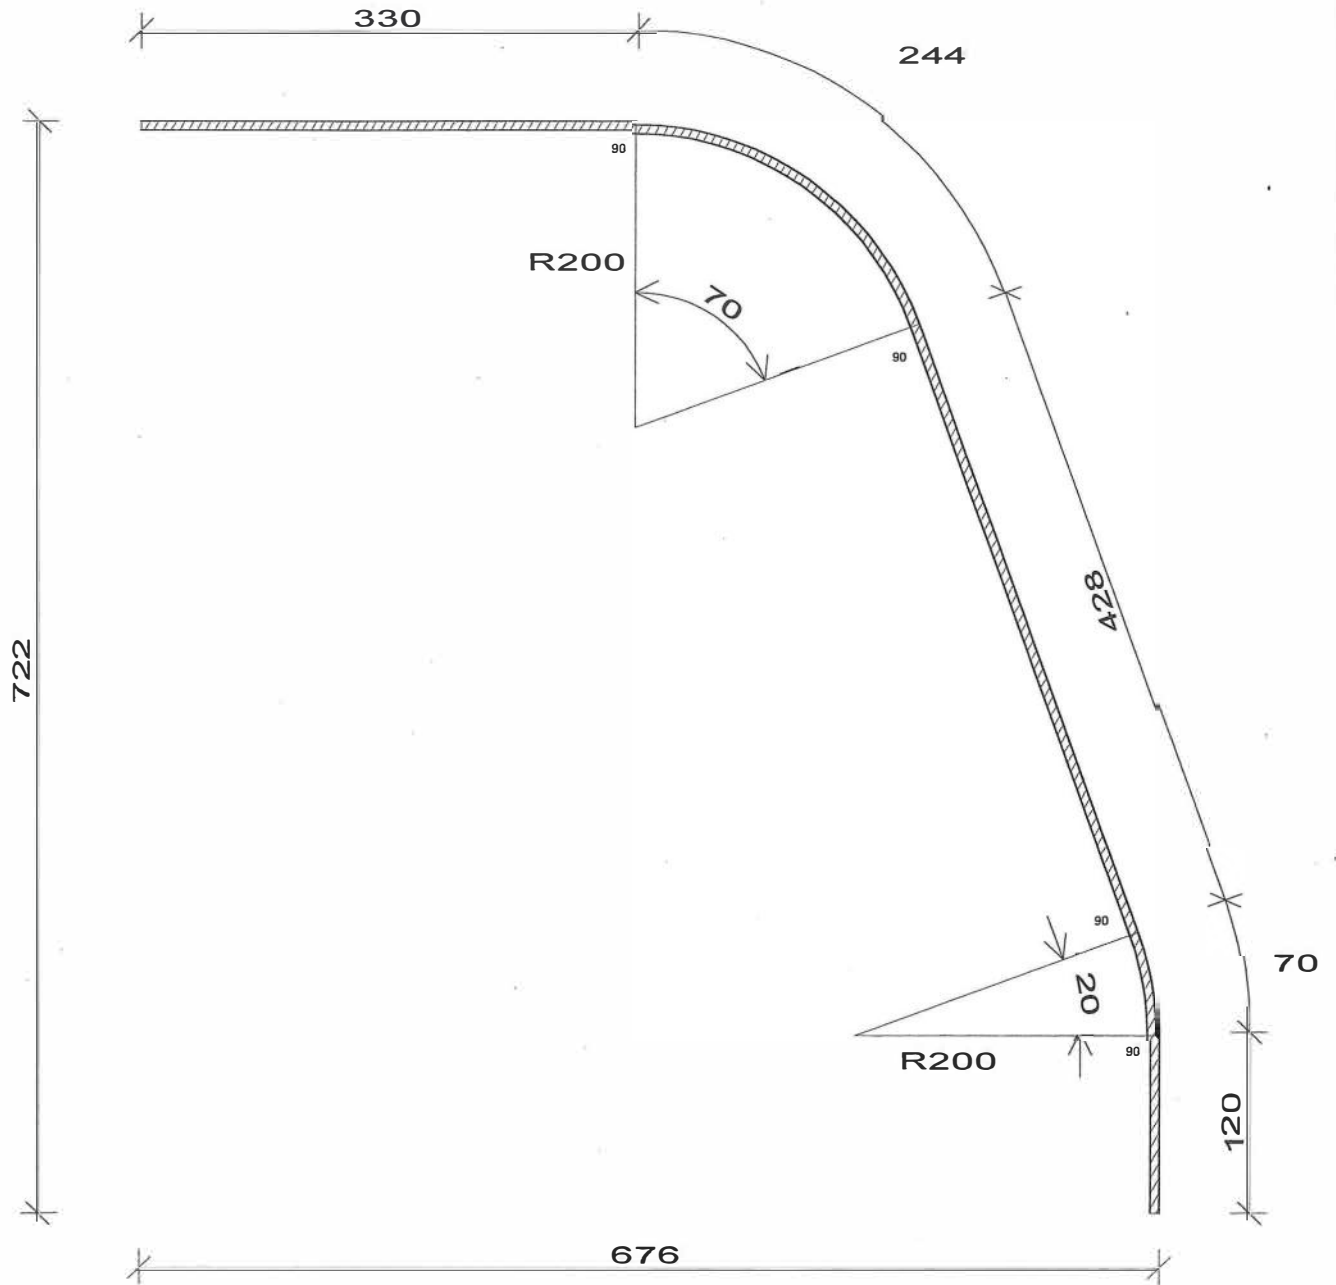

PROFILE RB

GLASS DISPLAY PROFILES

- Available in 6mm clear float glass
- Blanks manufactured to 1800mm or 2400mm lengths
- Blanks can be cut to length, depth & height as specified
- All edges arrised
- Mitre cuts available
- End panels made to suit
- Also available in double glazed
- All measurements are to the outside of glass

PROFILE Y

GLASS DISPLAY PROFILES

- Available in 6mm clear float glass
- Blanks manufactured to 1800mm or 2400mm lengths
- Blanks can be cut to length, depth & height as specified
- All edges arrised
- Mitre cuts available
- End panels made to suit
- Also available in double glazed
- All measurements are to the outside of glass

PROFILE AM

Available in 6mm clear float glass 2400mm long

All measurements to the outside of glass

PROFILE K4

Available in 6 mm clear float glass 2400 mm long

All measurements to the outside of glass

PROFILE A

Available in 6 mm clear float glass 2400 mm long
 All measurements to the outside of glass

Available in 6 mm clear float glass 1800 mm long

All measurements to the outside of glass

Available in 6 mm clear float glass 2400 mm long