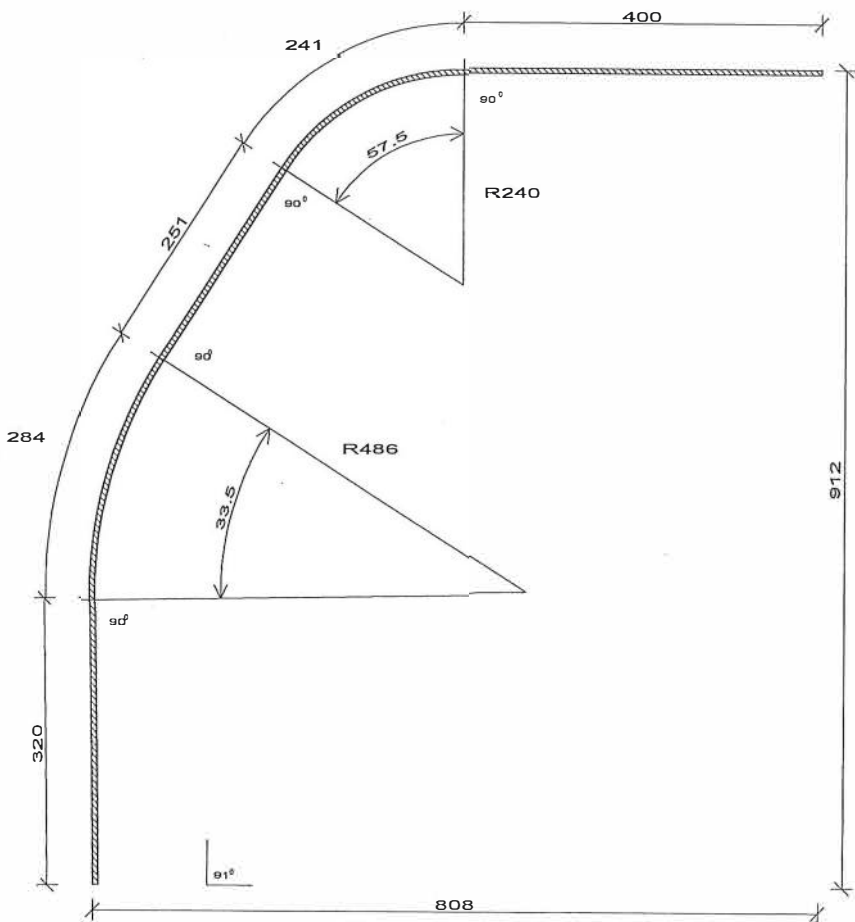

PROFILE Y

GLASS DISPLAY PROFILES

- Available in 6mm clear float glass
- Blanks manufactured to 1800mm or 2400mm lengths
- Blanks can be cut to length, depth & height as specified
- All edges arrised
- Mitre cuts available
- End panels made to suit
- Also available in double glazed
- All measurements are to the outside of glass

PROFILE AM

Available in 6mm clear float glass 2400mm long

All measurements to the outside of glass

PROFILE K4

Available in 6 mm clear float glass 2400 mm long

All measurements to the outside of glass

PROFILE A

Available in 6 mm clear float glass 2400 mm long
 All measurements to the outside of glass

Available in 6 mm clear float glass 1800 mm long

All measurements to the outside of glass

Available in 6 mm clear float glass 2400 mm long

All measurements to the outside of glass