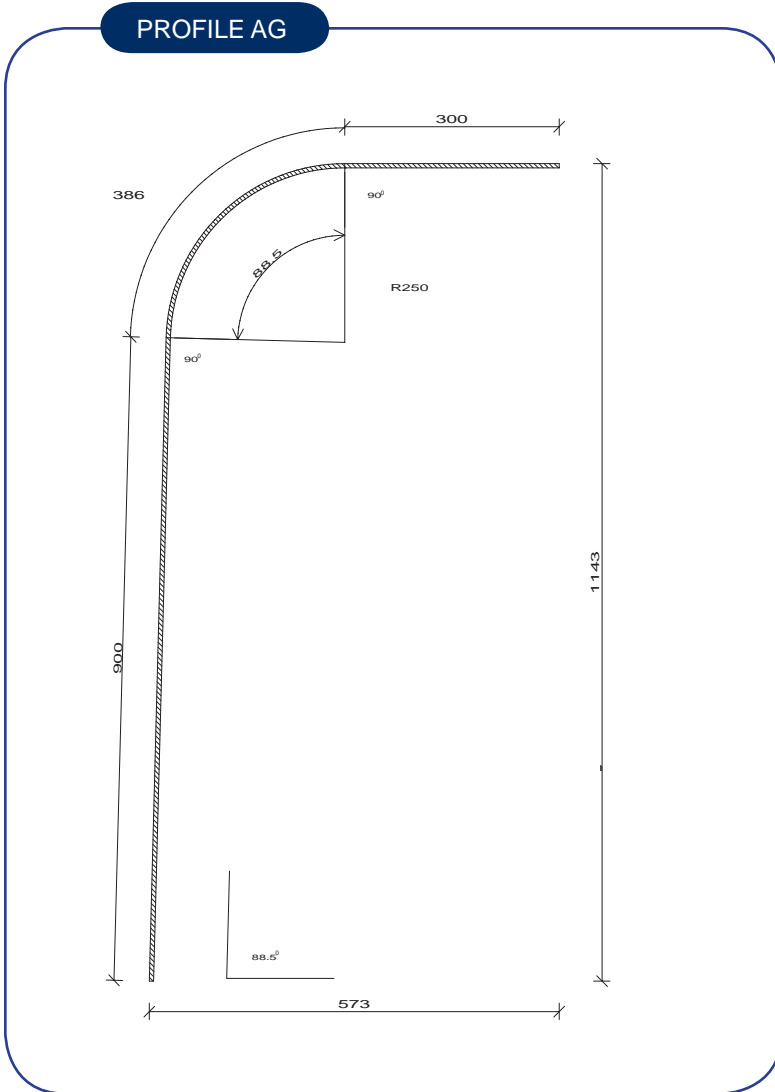

PROFILE AD1

GLASS DISPLAY PROFILES

- Available in 6mm clear float glass
- Blanks manufactured to 2400mm lengths
- Blanks can be cut to length, depth & height as specified
- All edges arrised
- Mitre cuts available
- End panels made to suit
- Also available in double glazed
- All measurements are to the outside of glass

PROFILE AF

GLASS DISPLAY PROFILES

- Available in 6mm float glass
- Blanks manufactured to 1800mm lengths
- Blanks can be cut to length, depth & height as specified
- All edges arrised
- Mitre cuts available
- End panels made to suit
- All measurements are to the outside of glass

GLASS DISPLAY PROFILES

- Available in 6mm clear float glass
- Blanks manufactured to 2100mm lengths
- Blanks can be cut to length, depth & height as specified
- All edges arrised
- Mitre cuts available
- End panels made to suit
- Also available in double glazed
- All measurements are to the outside of glass

Available in 6 mm clear float glass 2400 mm long
 All measurements to the outside of glass

Available in 6 mm clear float glass 1800 mm long

All measurements to the outside of glass

Available in 6 mm clear float glass 2400 mm long