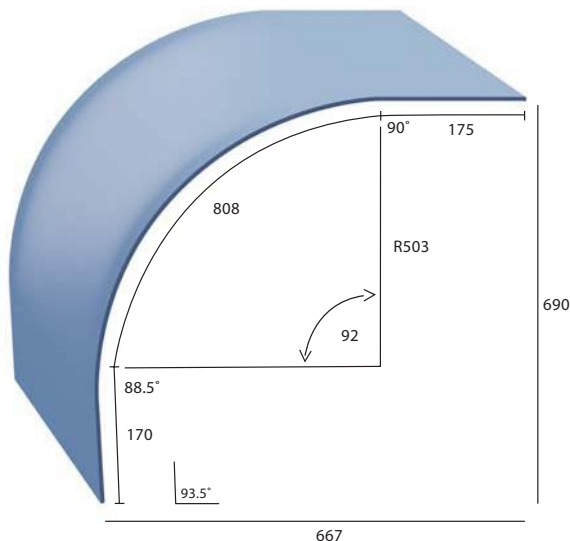

PROFILE E

GLASS DISPLAY PROFILES

- Available in 6mm clear float glass
- Blanks manufactured to 2400mm lengths
- Blanks can be cut to length, depth & height as specified
- All edges arrised
- Mitre cuts available
- End panels made to suit
- Also available in double glazed
- All measurements are to the outside of glass