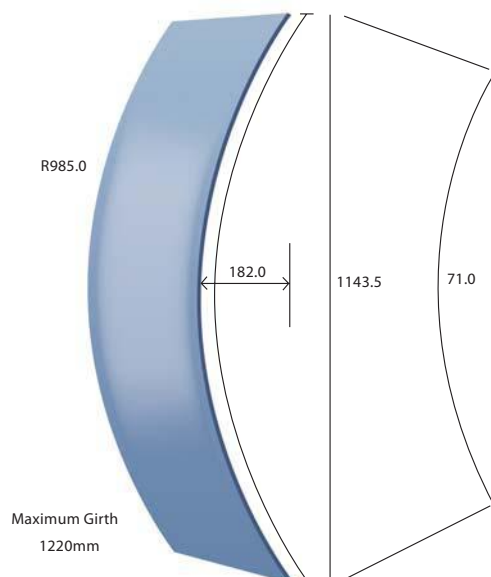

PROFILE Q

GLASS DISPLAY PROFILES

- Available in 6mm clear float glass
- Blanks manufactured to 1800mm or 2400mm lengths
- Blanks can be cut to length, depth & height as specified
- All edges arrised
- Mitre cuts available
- End panels made to suit
- Also available in double glazed
- All measurements are to the outside of glass