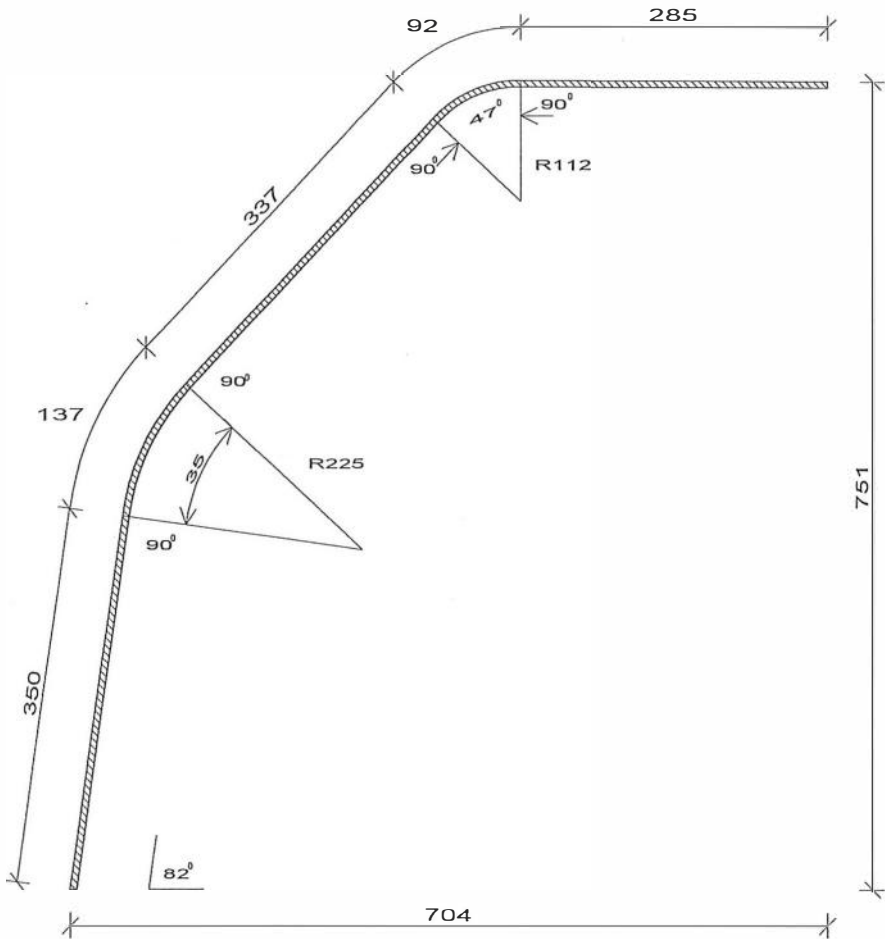

PROFILE Y

GLASS DISPLAY PROFILES

- Available in 6mm clear float glass
- Blanks manufactured to 1800mm or 2400mm lengths
- Blanks can be cut to length, depth & height as specified
- All edges arrised
- Mitre cuts available
- End panels made to suit
- Also available in double glazed
- All measurements are to the outside of glass

PROFILE AM

Available in 6mm clear float glass 2400mm long

All measurements to the outside of glass

PROFILE K4

Available in 6 mm clear float glass 2400 mm long

All measurements to the outside of glass

PROFILE A

Available in 6 mm clear float glass 2400 mm long
 All measurements to the outside of glass

Available in 6 mm clear float glass 1800 mm long

All measurements to the outside of glass

Available in 6 mm clear float glass 2400 mm long

All measurements to the outside of glass