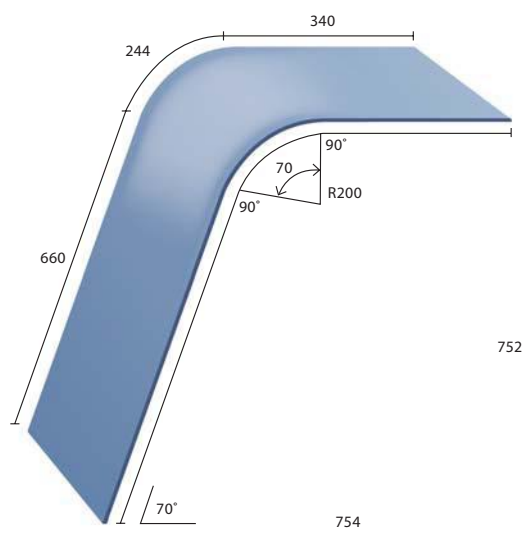

PROFILE RB

GLASS DISPLAY PROFILES

- Available in 6mm clear float glass
- Blanks manufactured to 1800mm or 2400mm lengths
- Blanks can be cut to length, depth & height as specified
- All edges arrised
- Mitre cuts available
- End panels made to suit
- Also available in double glazed
- All measurements are to the outside of glass