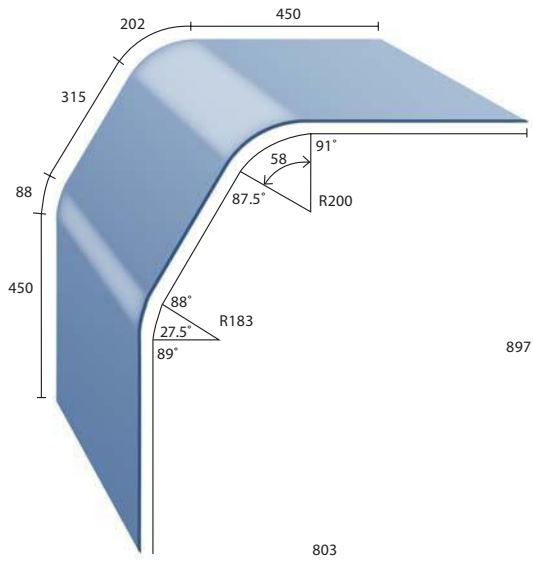

PROFILE D

GLASS DISPLAY PROFILES

- Available in 6mm clear float glass
- Blanks manufactured to 2400mm lengths
- Blanks can be cut to length, depth & height as specified
- All edges arrised
- Mitre cuts available
- End panels made to suit
- Also available in double glazed
- All measurements are to the outside of glass

PROFILE E

GLASS DISPLAY PROFILES

- Available in 6mm clear float glass
- Blanks manufactured to 2400mm lengths
- Blanks can be cut to length, depth & height as specified
- All edges arrised
- Mitre cuts available
- End panels made to suit
- Also available in double glazed
- All measurements are to the outside of glass

PROFILE F

GLASS DISPLAY PROFILES

- Available in 6mm clear float glass
- Blanks manufactured to 2400mm lengths
- Blanks can be cut to length, depth & height as specified
- All edges arrised
- Mitre cuts available
- End panels made to suit
- Also available in double glazed
- All measurements are to the outside of glass

PROFILE G

GLASS DISPLAY PROFILES

- Available in 6mm clear float glass
- Blanks manufactured to 1800mm or 2400mm lengths
- Blanks can be cut to length, depth & height as specified
- All edges arrised
- Mitre cuts available
- End panels made to suit
- Also available in double glazed
- All measurements are to the outside of glass