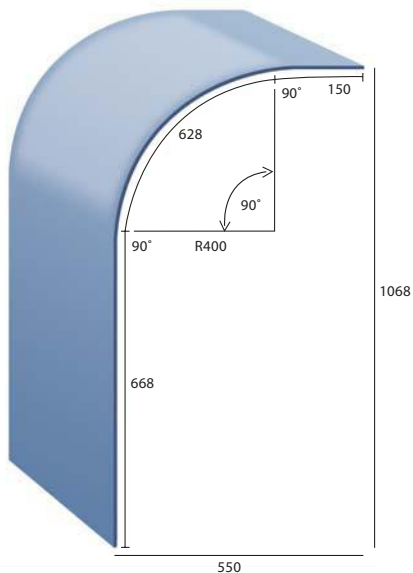

PROFILE AC

GLASS DISPLAY PROFILES

- Available in 6mm clear float glass
- Blanks manufactured to 1800mm lengths
- Blanks can be cut to length, depth & height as specified
- All edges arrised
- Mitre cuts available
- End panels made to suit
- Also available in double glazed
- All measurements are to the outside of glass

PROFILE AD

GLASS DISPLAY PROFILES

- Available in 6mm float glass
- Blanks manufactured to 2400mm lengths
- Blanks can be cut to length, depth & height as specified
- All edges arrised
- Mitre cuts available
- End panels made to suit
- Also available in double glazed
- All measurements are to the outside of glass

PROFILE AD1

GLASS DISPLAY PROFILES

- Available in 6mm clear float glass
- Blanks manufactured to 2400mm lengths
- Blanks can be cut to length, depth & height as specified
- All edges arrised
- Mitre cuts available
- End panels made to suit
- Also available in double glazed
- All measurements are to the outside of glass

Available in 6 mm clear float glass 2400 mm long
 All measurements to the outside of glass

Available in 6 mm clear float glass 1800 mm long

All measurements to the outside of glass

Available in 6 mm clear float glass 2400 mm long