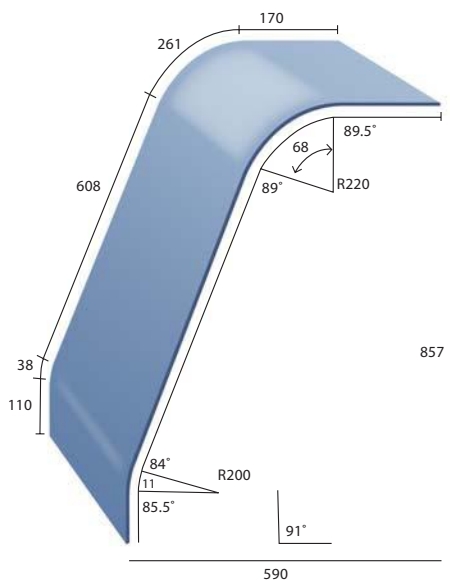

PROFILE F

GLASS DISPLAY PROFILES

- Available in 6mm clear float glass
- Blanks manufactured to 2400mm lengths
- Blanks can be cut to length, depth & height as specified
- All edges arrised
- Mitre cuts available
- End panels made to suit
- Also available in double glazed
- All measurements are to the outside of glass