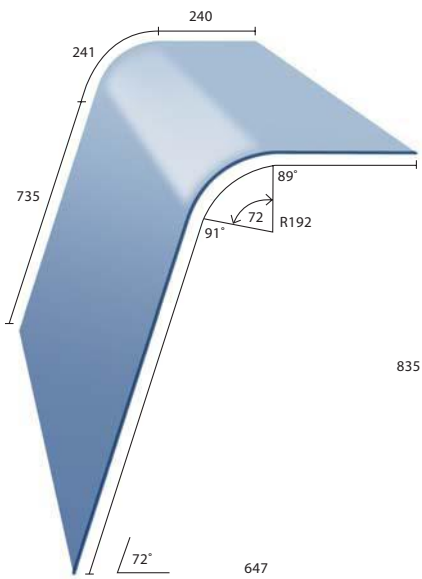

GLASS DISPLAY PROFILES

- Available in 6mm clear float glass
- Blanks manufactured to 2100mm lengths
- Blanks can be cut to length, depth & height as specified
- All edges arrised
- Mitre cuts available
- End panels made to suit
- Also available in double glazed
- All measurements are to the outside of glass

PROFILE B

GLASS DISPLAY PROFILES

- Available in 6mm clear float glass
- Blanks manufactured to 2400mm lengths
- Blanks can be cut to length, depth & height as specified
- All edges arrised
- Mitre cuts available
- End panels made to suit
- Also available in double glazed
- All measurements are to the outside of glass

PROFILE D

GLASS DISPLAY PROFILES

- Available in 6mm clear float glass
- Blanks manufactured to 2400mm lengths
- Blanks can be cut to length, depth & height as specified
- All edges arrised
- Mitre cuts available
- End panels made to suit
- Also available in double glazed
- All measurements are to the outside of glass

Available in 6 mm clear float glass 2400 mm long
 All measurements to the outside of glass

Available in 6 mm clear float glass 1800 mm long

All measurements to the outside of glass

Available in 6 mm clear float glass 2400 mm long