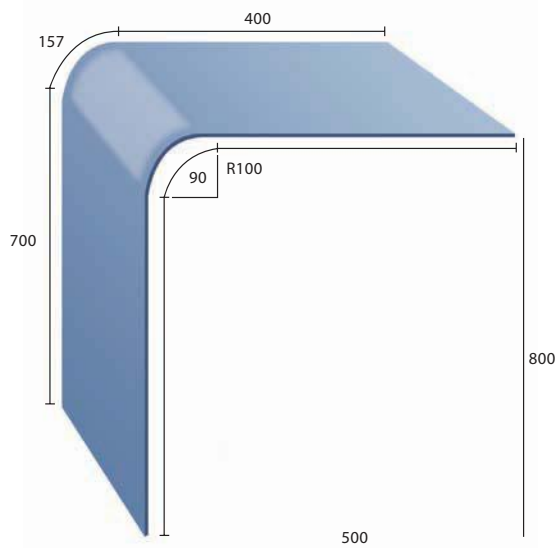

PROFILE AC

GLASS DISPLAY PROFILES

- Available in 6mm clear float glass
- Blanks manufactured to 1800mm lengths
- Blanks can be cut to length, depth & height as specified
- All edges arrised
- Mitre cuts available
- End panels made to suit
- Also available in double glazed
- All measurements are to the outside of glass

PROFILE AD

GLASS DISPLAY PROFILES

- Available in 6mm float glass
- Blanks manufactured to 2400mm lengths
- Blanks can be cut to length, depth & height as specified
- All edges arrised
- Mitre cuts available
- End panels made to suit
- Also available in double glazed
- All measurements are to the outside of glass

PROFILE AD1

GLASS DISPLAY PROFILES

- Available in 6mm clear float glass
- Blanks manufactured to 2400mm lengths
- Blanks can be cut to length, depth & height as specified
- All edges arrised
- Mitre cuts available
- End panels made to suit
- Also available in double glazed
- All measurements are to the outside of glass

PROFILE AF

GLASS DISPLAY PROFILES

- Available in 6mm float glass
- Blanks manufactured to 1800mm lengths
- Blanks can be cut to length, depth & height as specified
- All edges arrised
- Mitre cuts available
- End panels made to suit
- All measurements are to the outside of glass