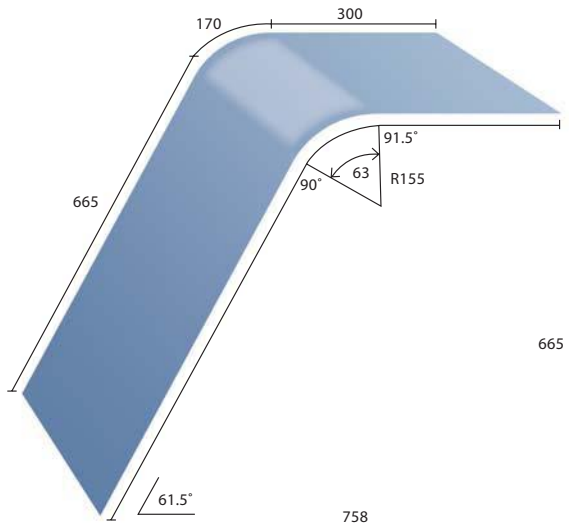

PROFILE B

GLASS DISPLAY PROFILES

- Available in 6mm clear float glass
- Blanks manufactured to 2400mm lengths
- Blanks can be cut to length, depth & height as specified
- All edges arrised
- Mitre cuts available
- End panels made to suit
- Also available in double glazed
- All measurements are to the outside of glass