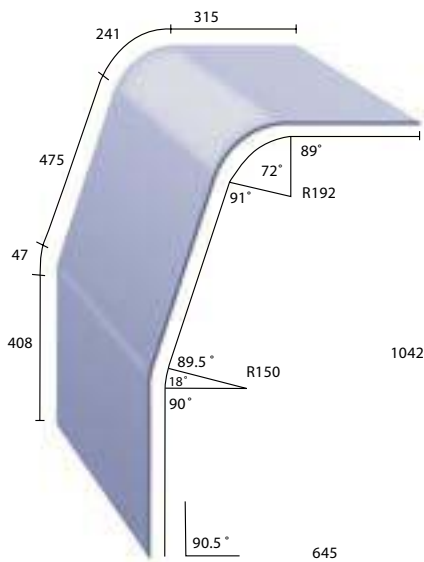

PROFILE F

GLASS DISPLAY PROFILES

- Available in 6mm clear float glass
- Blanks manufactured to 2400mm lengths
- Blanks can be cut to length, depth & height as specified
- All edges arrised
- Mitre cuts available
- End panels made to suit
- Also available in double glazed
- All measurements are to the outside of glass

PROFILE G

GLASS DISPLAY PROFILES

- Available in 6mm clear float glass
- Blanks manufactured to 1800mm or 2400mm lengths
- Blanks can be cut to length, depth & height as specified
- All edges arrised
- Mitre cuts available
- End panels made to suit
- Also available in double glazed
- All measurements are to the outside of glass

PROFILE H

GLASS DISPLAY PROFILES

- Available in 6mm clear float glass
- Blanks manufactured to 1800mm lengths
- Blanks can be cut to length, depth & height as specified
- All edges arrised
- Mitre cuts available
- End panels made to suit
- Also available in double glazed
- All measurements are to the outside of glass

Available in 6 mm clear float glass 2400 mm long
 All measurements to the outside of glass

Available in 6 mm clear float glass 1800 mm long

All measurements to the outside of glass

Available in 6 mm clear float glass 2400 mm long