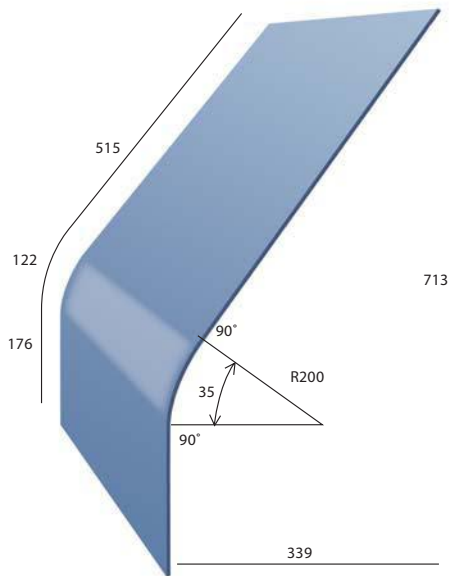

PROFILE AC

GLASS DISPLAY PROFILES

- Available in 6mm clear float glass
- Blanks manufactured to 1800mm lengths
- Blanks can be cut to length, depth & height as specified
- All edges arrised
- Mitre cuts available
- End panels made to suit
- Also available in double glazed
- All measurements are to the outside of glass

PROFILE AD

GLASS DISPLAY PROFILES

- Available in 6mm float glass
- Blanks manufactured to 2400mm lengths
- Blanks can be cut to length, depth & height as specified
- All edges arrised
- Mitre cuts available
- End panels made to suit
- Also available in double glazed
- All measurements are to the outside of glass

PROFILE AD1

GLASS DISPLAY PROFILES

- Available in 6mm clear float glass
- Blanks manufactured to 2400mm lengths
- Blanks can be cut to length, depth & height as specified
- All edges arrised
- Mitre cuts available
- End panels made to suit
- Also available in double glazed
- All measurements are to the outside of glass

Available in 6 mm clear float glass 2400 mm long
 All measurements to the outside of glass

Available in 6 mm clear float glass 1800 mm long

All measurements to the outside of glass

Available in 6 mm clear float glass 2400 mm long