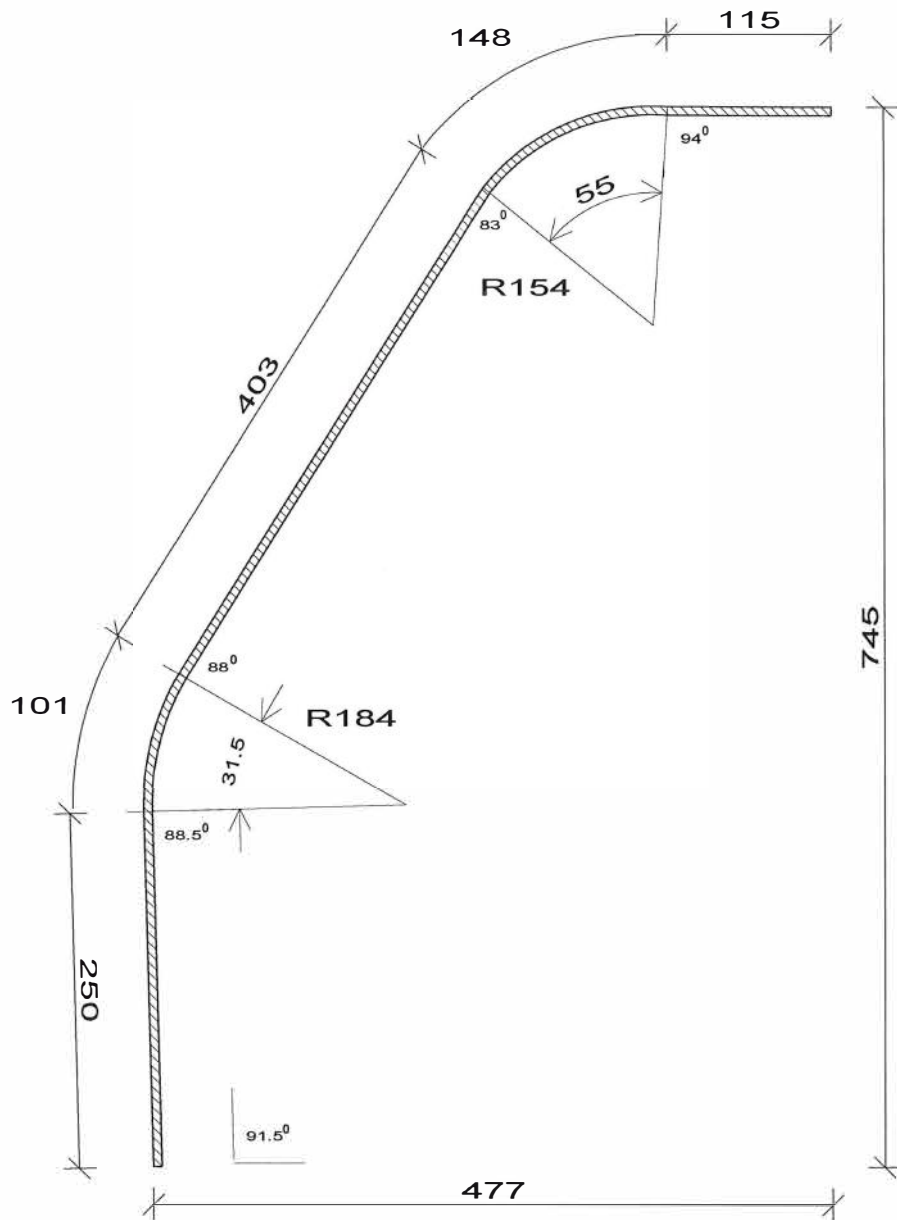

PROFILE Y

GLASS DISPLAY PROFILES

- Available in 6mm clear float glass
- Blanks manufactured to 1800mm or 2400mm lengths
- Blanks can be cut to length, depth & height as specified
- All edges arrised
- Mitre cuts available
- End panels made to suit
- Also available in double glazed
- All measurements are to the outside of glass

PROFILE AM

Available in 6mm clear float glass 2400mm long

All measurements to the outside of glass

PROFILE K4

Available in 6 mm clear float glass 2400 mm long

All measurements to the outside of glass

PROFILE A

Available in 6 mm clear float glass 2400 mm long
 All measurements to the outside of glass

Available in 6 mm clear float glass 1800 mm long

All measurements to the outside of glass

Available in 6 mm clear float glass 2400 mm long

All measurements to the outside of glass