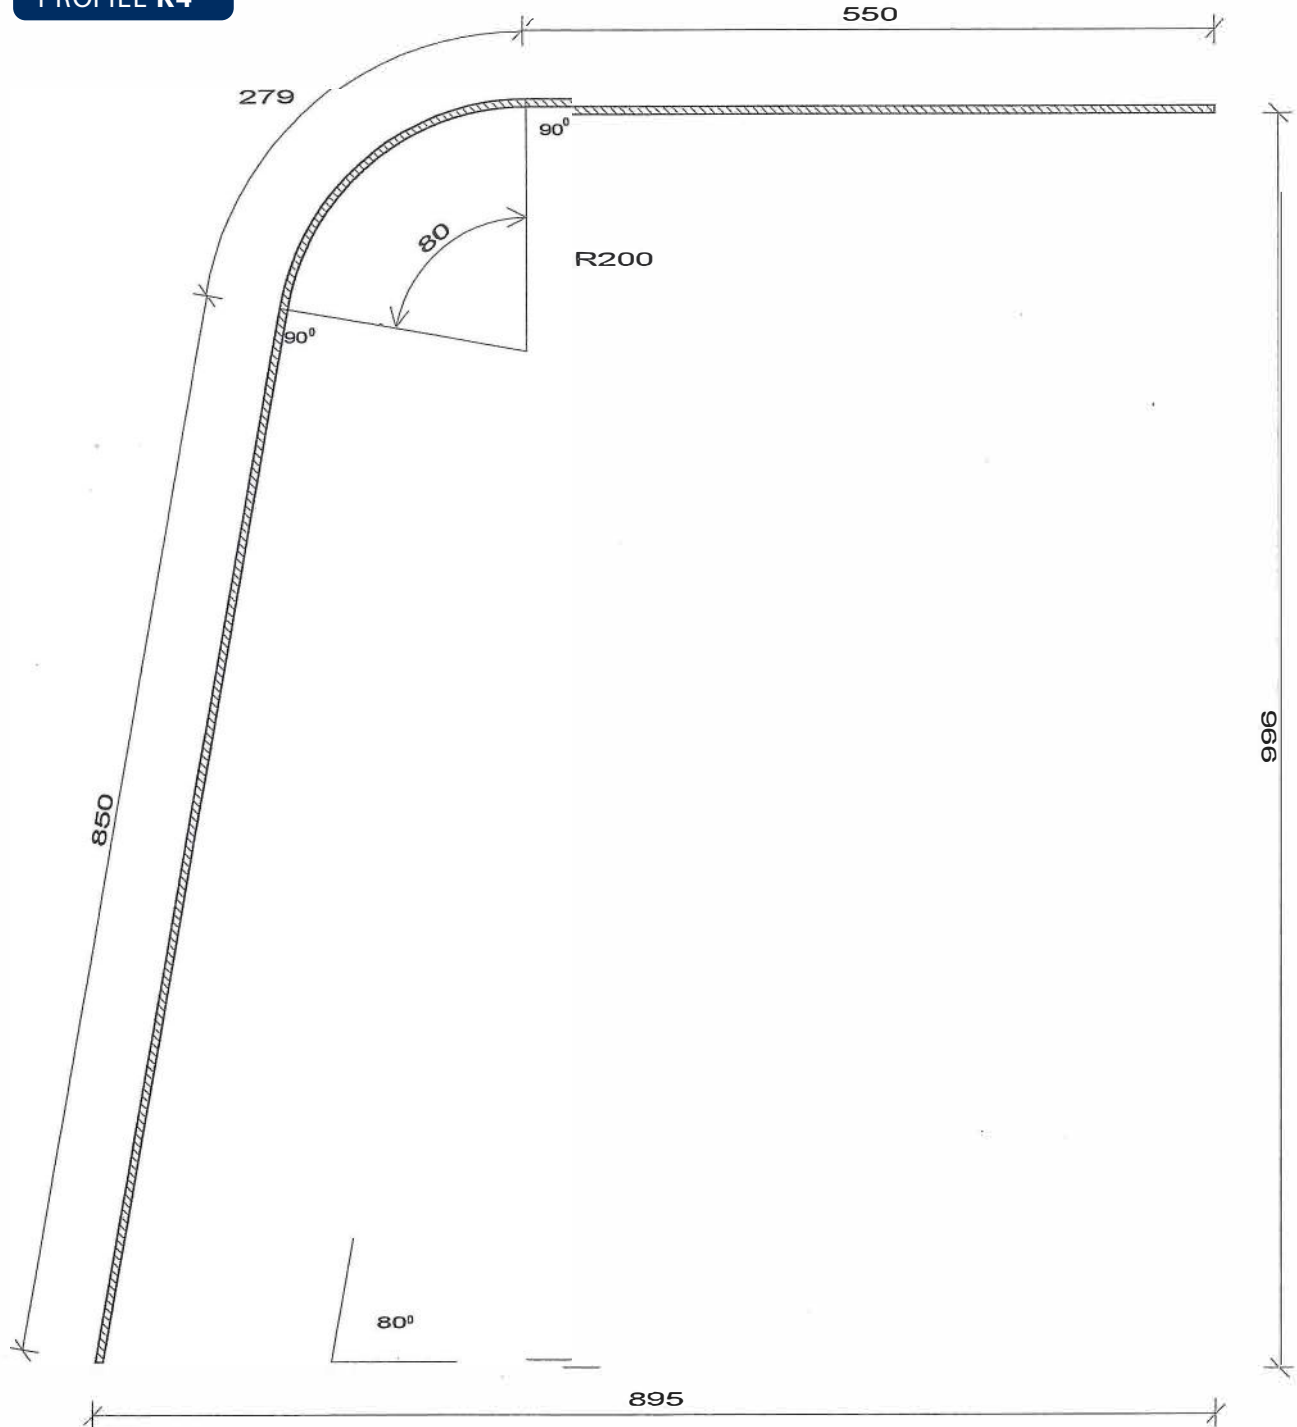

PROFILE RB

GLASS DISPLAY PROFILES

- Available in 6mm clear float glass
- Blanks manufactured to 1800mm or 2400mm lengths
- Blanks can be cut to length, depth & height as specified
- All edges arrised
- Mitre cuts available
- End panels made to suit
- Also available in double glazed
- All measurements are to the outside of glass

PROFILE Y

GLASS DISPLAY PROFILES

- Available in 6mm clear float glass
- Blanks manufactured to 1800mm or 2400mm lengths
- Blanks can be cut to length, depth & height as specified
- All edges arrised
- Mitre cuts available
- End panels made to suit
- Also available in double glazed
- All measurements are to the outside of glass

PROFILE AM

Available in 6mm clear float glass 2400mm long

All measurements to the outside of glass

PROFILE K4

Available in 6 mm clear float glass 2400 mm long

All measurements to the outside of glass

PROFILE A

Available in 6 mm clear float glass 2400 mm long
 All measurements to the outside of glass

Available in 6 mm clear float glass 1800 mm long

All measurements to the outside of glass

Available in 6 mm clear float glass 2400 mm long