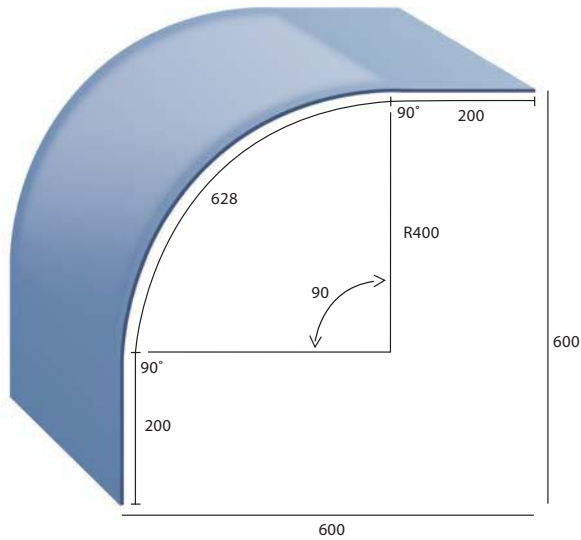

PROFILE AC

GLASS DISPLAY PROFILES

- Available in 6mm clear float glass
- Blanks manufactured to 1800mm lengths
- Blanks can be cut to length, depth & height as specified
- All edges arrised
- Mitre cuts available
- End panels made to suit
- Also available in double glazed
- All measurements are to the outside of glass

PROFILE AD

GLASS DISPLAY PROFILES

- Available in 6mm float glass
- Blanks manufactured to 2400mm lengths
- Blanks can be cut to length, depth & height as specified
- All edges arrised
- Mitre cuts available
- End panels made to suit
- Also available in double glazed
- All measurements are to the outside of glass

PROFILE AD1

GLASS DISPLAY PROFILES

- Available in 6mm clear float glass
- Blanks manufactured to 2400mm lengths
- Blanks can be cut to length, depth & height as specified
- All edges arrised
- Mitre cuts available
- End panels made to suit
- Also available in double glazed
- All measurements are to the outside of glass